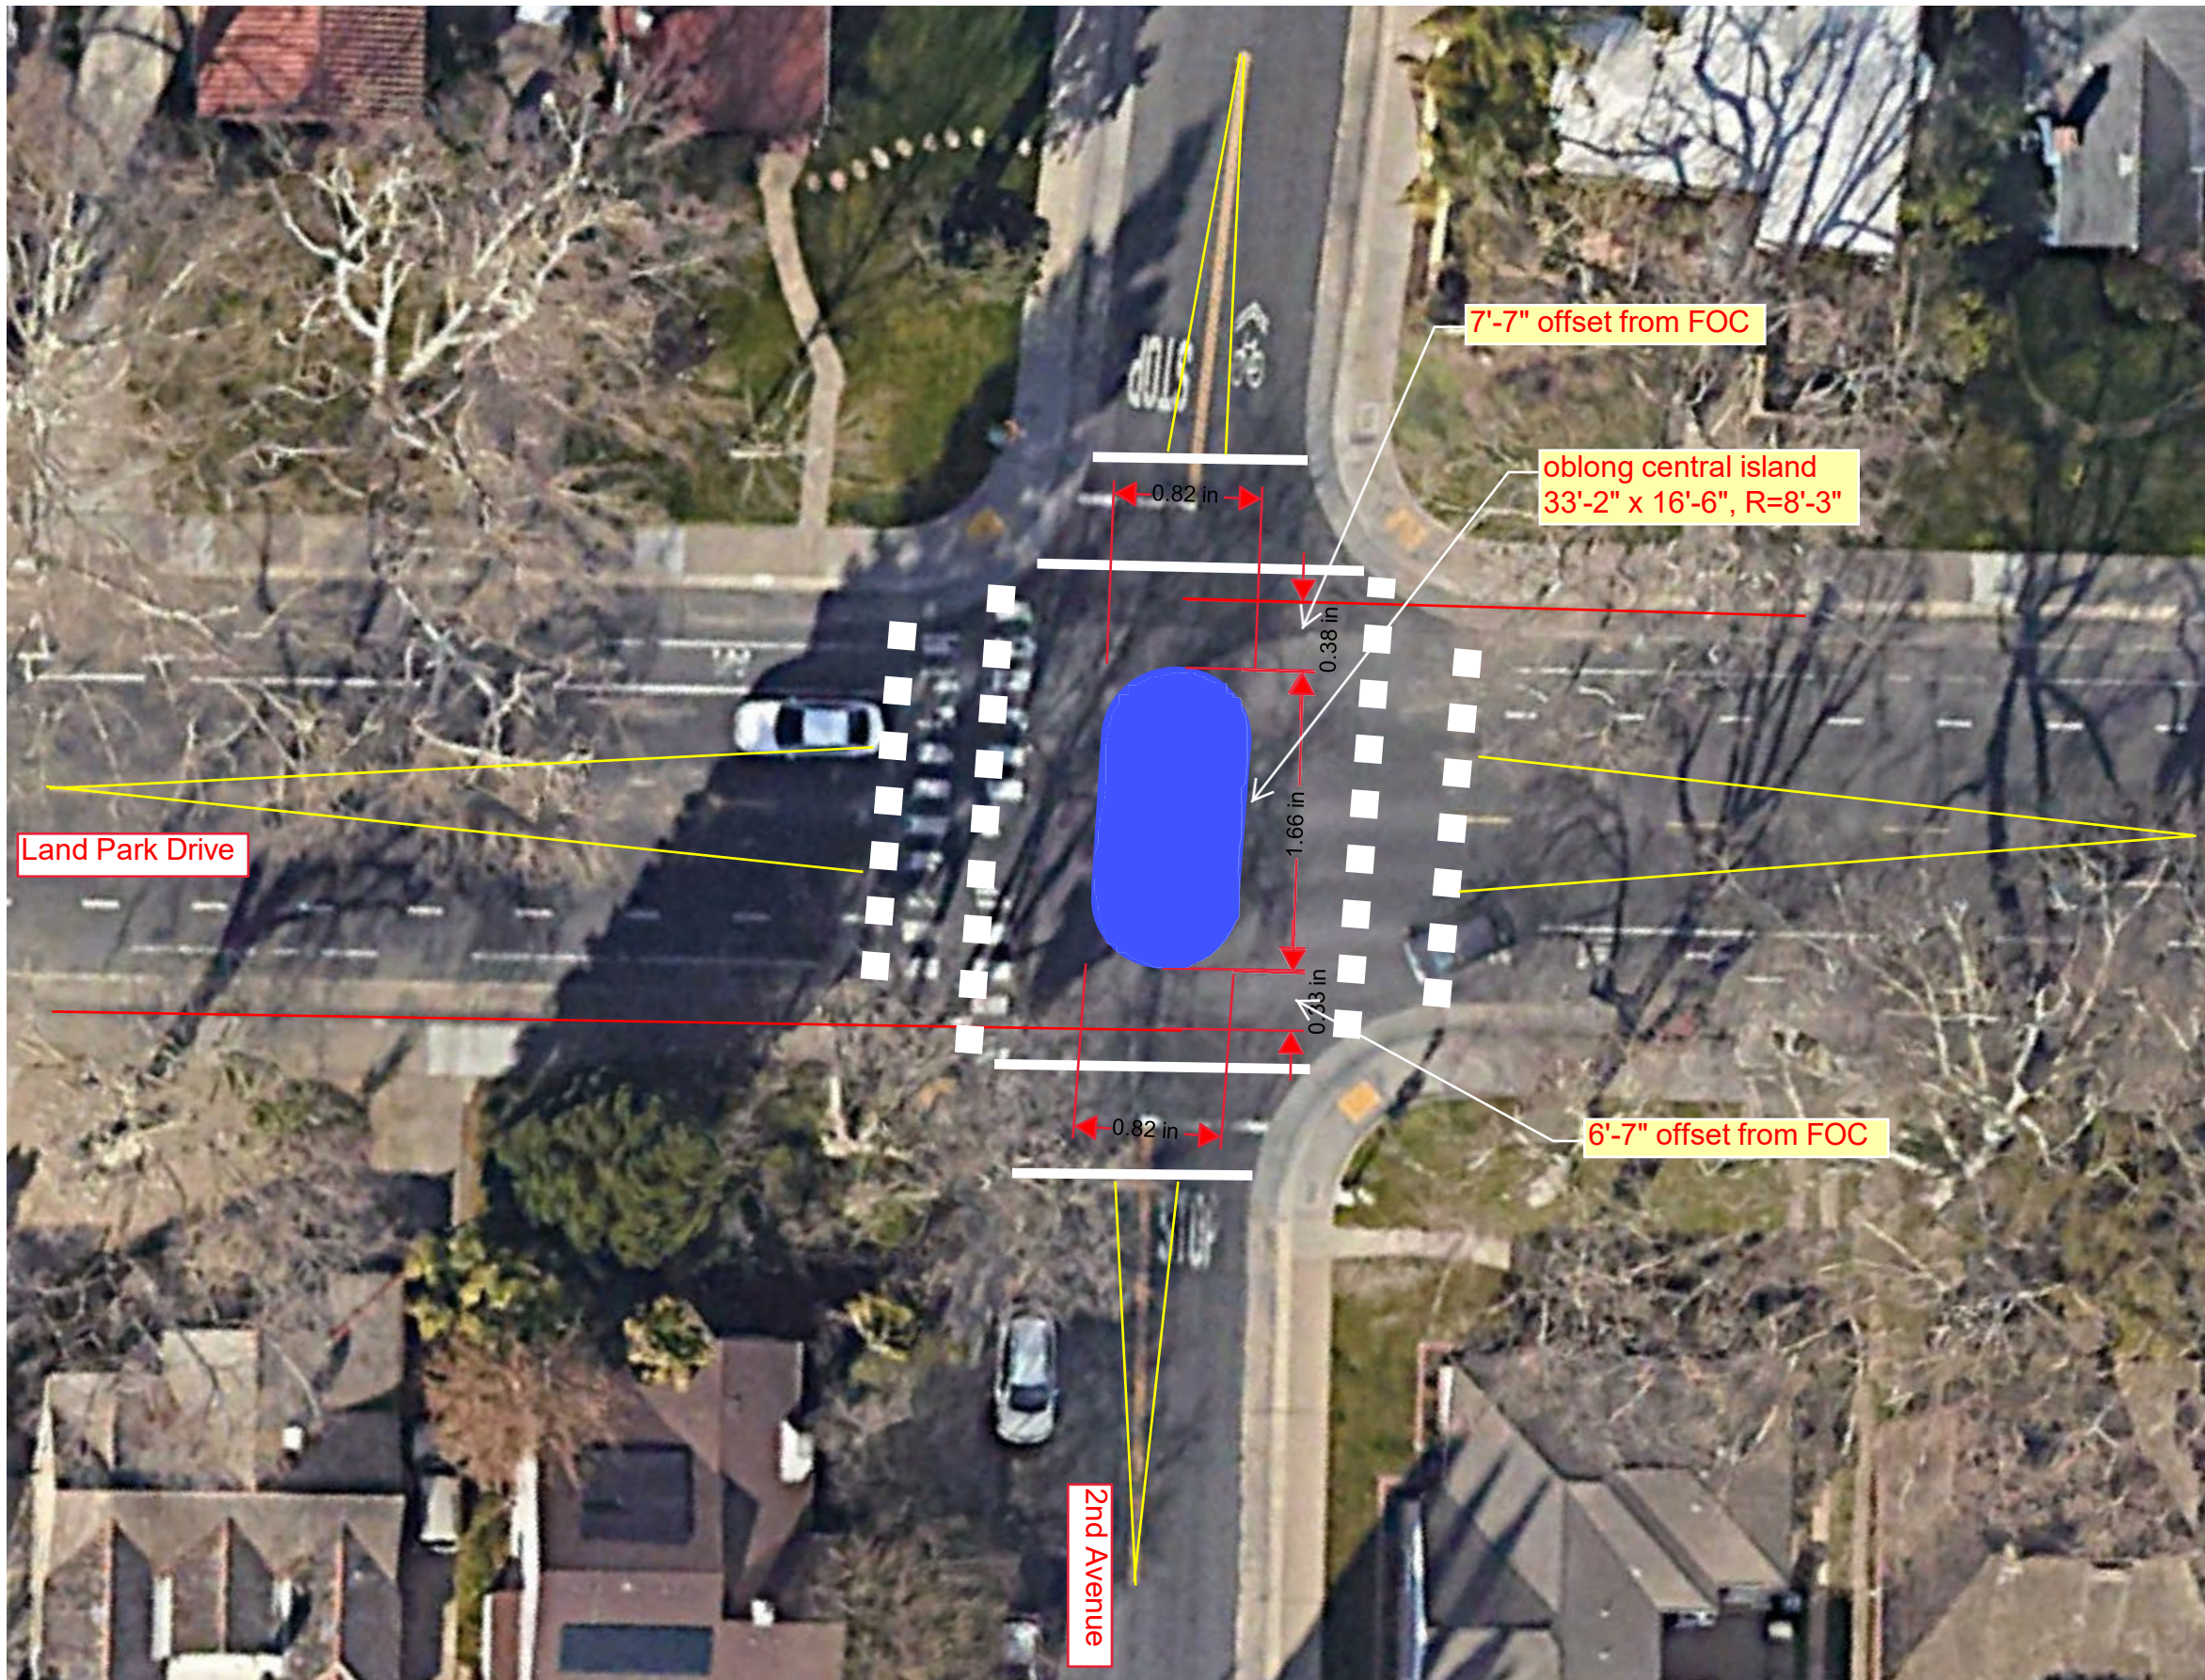

oblong center island  
34'-6" x 12', R=6'

Swanston Drive

Riverside Blvd

North

Scale: 1" = 20'

North

Scale: 1" = 20'

Scale: 1" = 20'